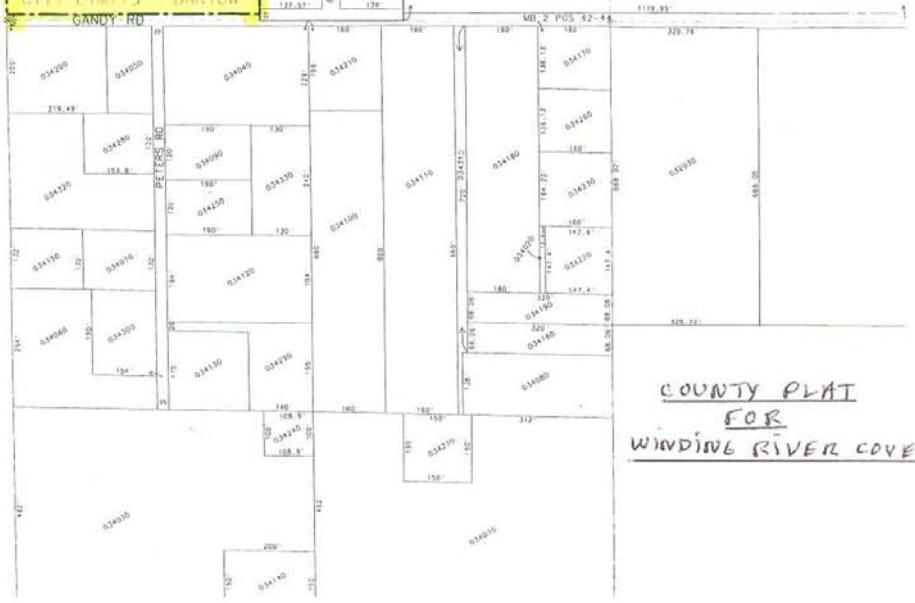

PEACE CR. ECK

CITY LIMITS - BARTOW

PEACE RIVER ESTATES  
SECOND ADDITION

363480

PEACE RIVER ESTATES  
FIRST ADDITION LOCATED  
HERE

CITY LIMITS - BARTOW  
SUBJECT  
PROPERTY  
CITY LIMITS - BARTOW

COUNTY PLAT  
FOR  
WINDING RIVER COVE